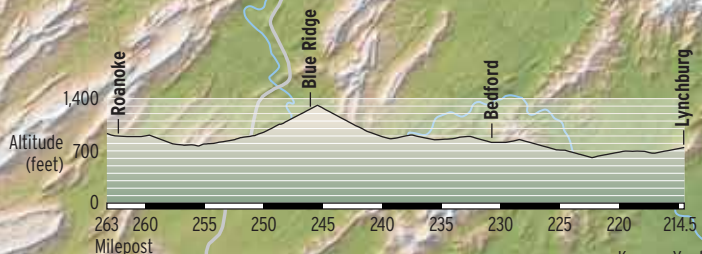

N&W 611 route

May 30, 2015

— Single track
 = Double track

0 Scale 25 miles

© 2015 Kalmbach Publishing Co., TRAINS: Rick Johnson
 Not all lines shown