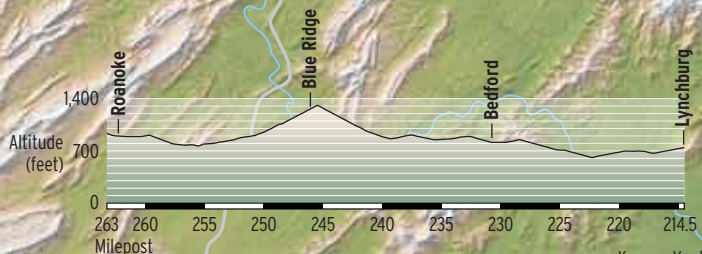

N&W 611 route

May 30, 2015

— Single track
 == Double track

0 Scale 25 miles

© 2015 Kalmbach Publishing Co., TRAINS; Rick Johnson
 Not all lines shown